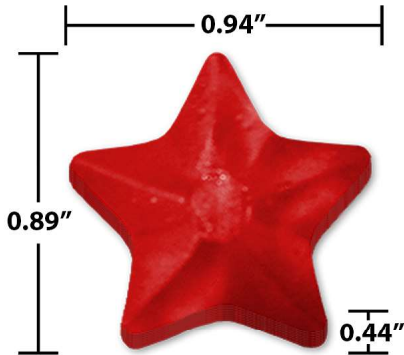

BULK GUMMIES

CANNABINOID PROFILES

Delta 8 THC ♦ Delta 9 THC ♦ HHC ♦ Whole Plant Hemp
Full Spectrum CBD ♦ Broad Spectrum CBD ♦ CBD Isolate

FLAVORS & COLORS

SHAPES & SIZES

STARS

Weight: 2.6g

Dimensions: 0.94" x .89" x .44"

In Stock Gummy Stars:

- ★ Full Spectrum CBD 25mg Strawberry
- ★ Whole Plant 25mg Strawberry
- ★ Delta 8 THC 25mg Strawberry
- ★ Delta 8 THC 25mg Blue Razz
- ★ Delta 8 THC 25mg Tropical

CUBES

Weight: 2.6g

Dimensions: 0.5" x 0.38" x 0.5"

In Stock Gummy Stars:

- ★ Whole Plant 25mg Strawberry
- ★ Full Spectrum CBD 25mg Strawberry
- ★ Delta 8 THC 25mg Strawberry
- ★ Delta 8 THC 25mg Blue Razz
- ★ Delta 8 THC 25mg Tropical
- ★ HHC 25mg Watermelon

BIG CUBES

Weight: 3.6g - 30% Bigger!

Dimensions: 0.5" x 0.55" x 0.5"

In Stock Gummy Cubes:

- ★ Delta 9 THC 10mg Tangerine
- We've made a bigger cube to stay Hemp Compliant (<0.3% THC). Each Delta 9 THC Gummy has both 10mg of Delta 9 THC plus 30mg of Full Spectrum CBD.