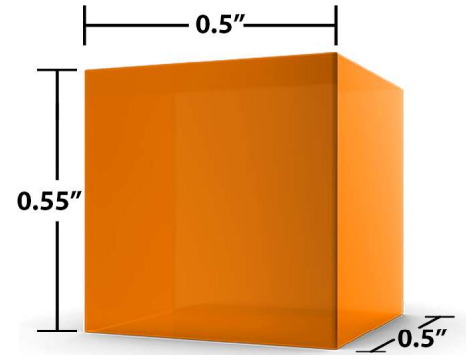

BULK GUMMIES

CANNABINOID PROFILES

Delta 8 THC ♦ Delta 9 THC ♦ HHC ♦ Whole Plant Hemp
Full Spectrum CBD ♦ Broad Spectrum CBD ♦ CBD Isolate

FLAVORS & COLORS

SHAPES & SIZES

STARS

Weight: 2.6g

Dimensions: 0.94" x .89" x .44"

In Stock Gummy Stars:

- ★ Full Spectrum CBD 25mg Strawberry
- ★ Whole Plant 25mg Strawberry
- ★ Delta 8 THC 25mg Strawberry
- ★ Delta 8 THC 25mg Blue Razz
- ★ Delta 8 THC 25mg Tropical

CUBES

Weight: 2.6g

Dimensions: 0.5" x 0.38" x 0.5"

In Stock Gummy Stars:

- ★ Whole Plant 25mg Strawberry
- ★ Full Spectrum CBD 25mg Strawberry
- ★ Delta 8 THC 25mg Strawberry
- ★ Delta 8 THC 25mg Blue Razz
- ★ Delta 8 THC 25mg Tropical
- ★ HHC 25mg Watermelon

BIG CUBES

Weight: 3.6g - 30% Bigger!

Dimensions: 0.5" x 0.55" x 0.5"

In Stock Gummy Cubes:

- ★ Delta 9 THC 10mg Tangerine
- We've made a bigger cube to stay Hemp Compliant (<0.3% THC). Each Delta 9 THC Gummy has both 10mg of Delta 9 THC plus 30mg of Full Spectrum CBD.